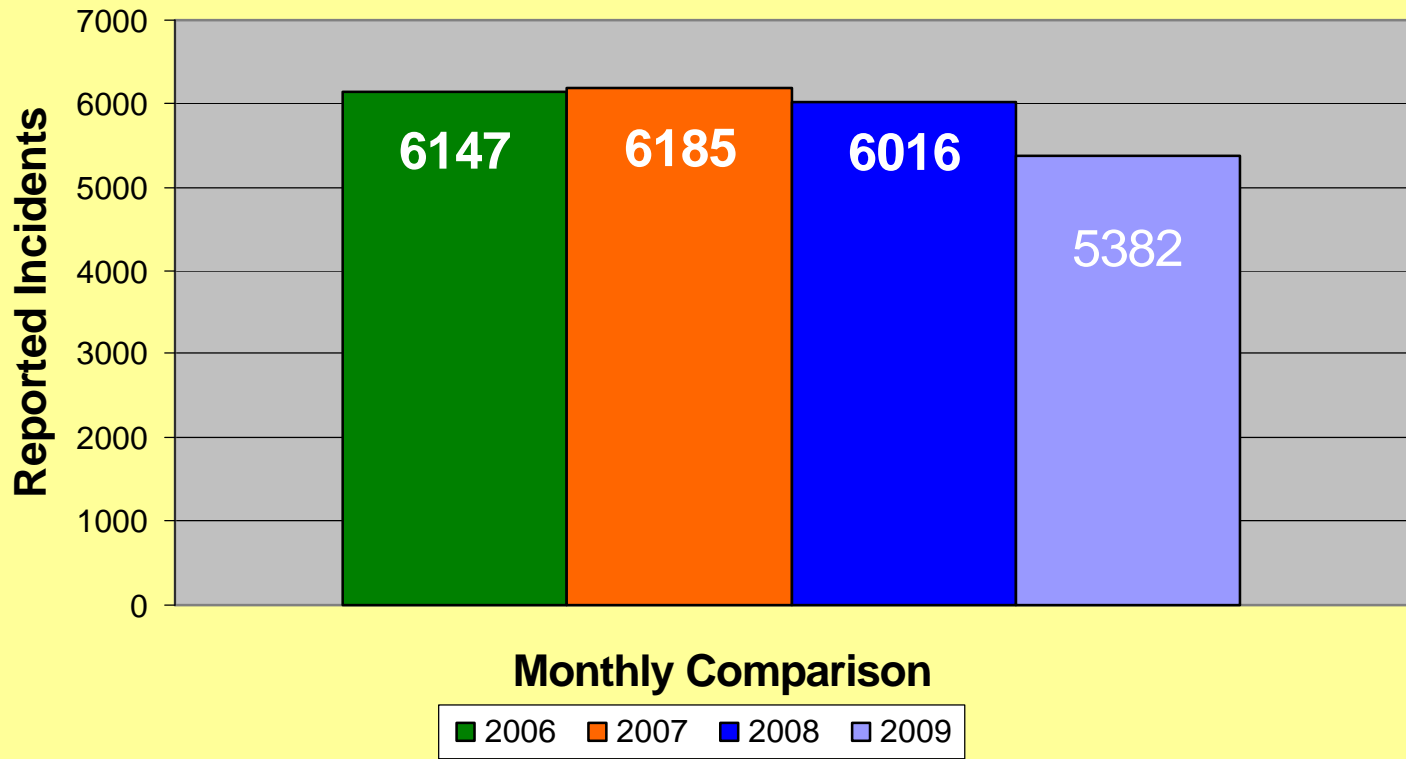

**Memphis Police Department
Part I Crimes
July 2006/2007/2008/2009**