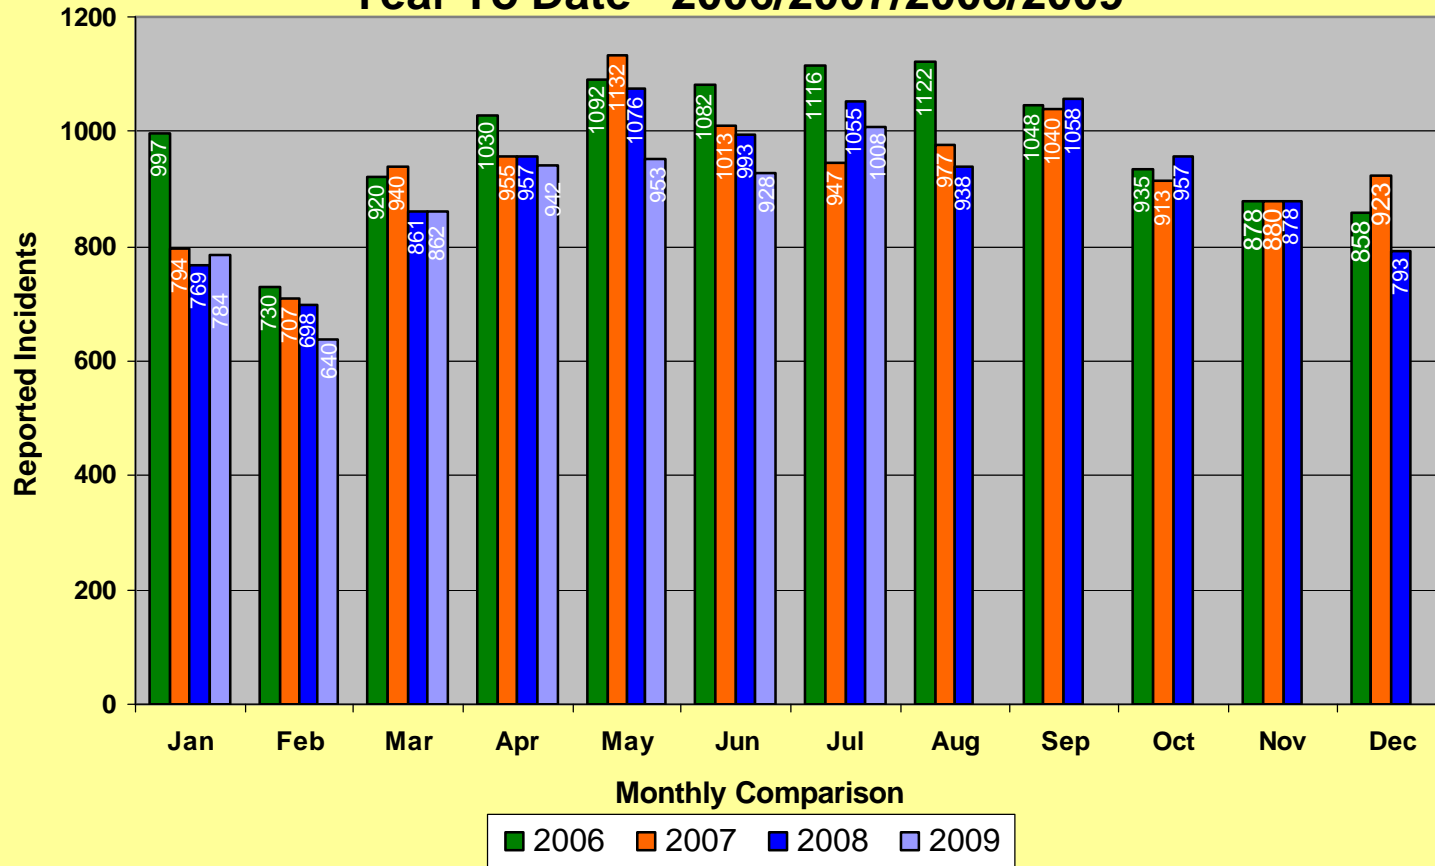

\* Part I Violent Crimes reported in the FBI's Uniform Crime Reports are: Murder, Forcible Rape, Robbery, and Aggravated Assault.

\*\* Part I Property Crimes reported in the FBI's Uniform Crime Reports are: Burglary, Larceny-Theft, and Motor Vehicle Theft.

**Memphis Police Department  
Part I Crimes  
July 2006/2007/2008/2009**

**Memphis Police Department  
Part I Violent Crimes  
July 2006/2007/2008/2009**

**Memphis Police Department  
Part I Property Crime  
July 2006/2007/2008/2009**

## Memphis Police Department Part I Crimes Year To Date - 2006/2007/2008/2009

# Memphis Police Department Part I Violent Crimes Year To Date - 2006/2007/2008/2009