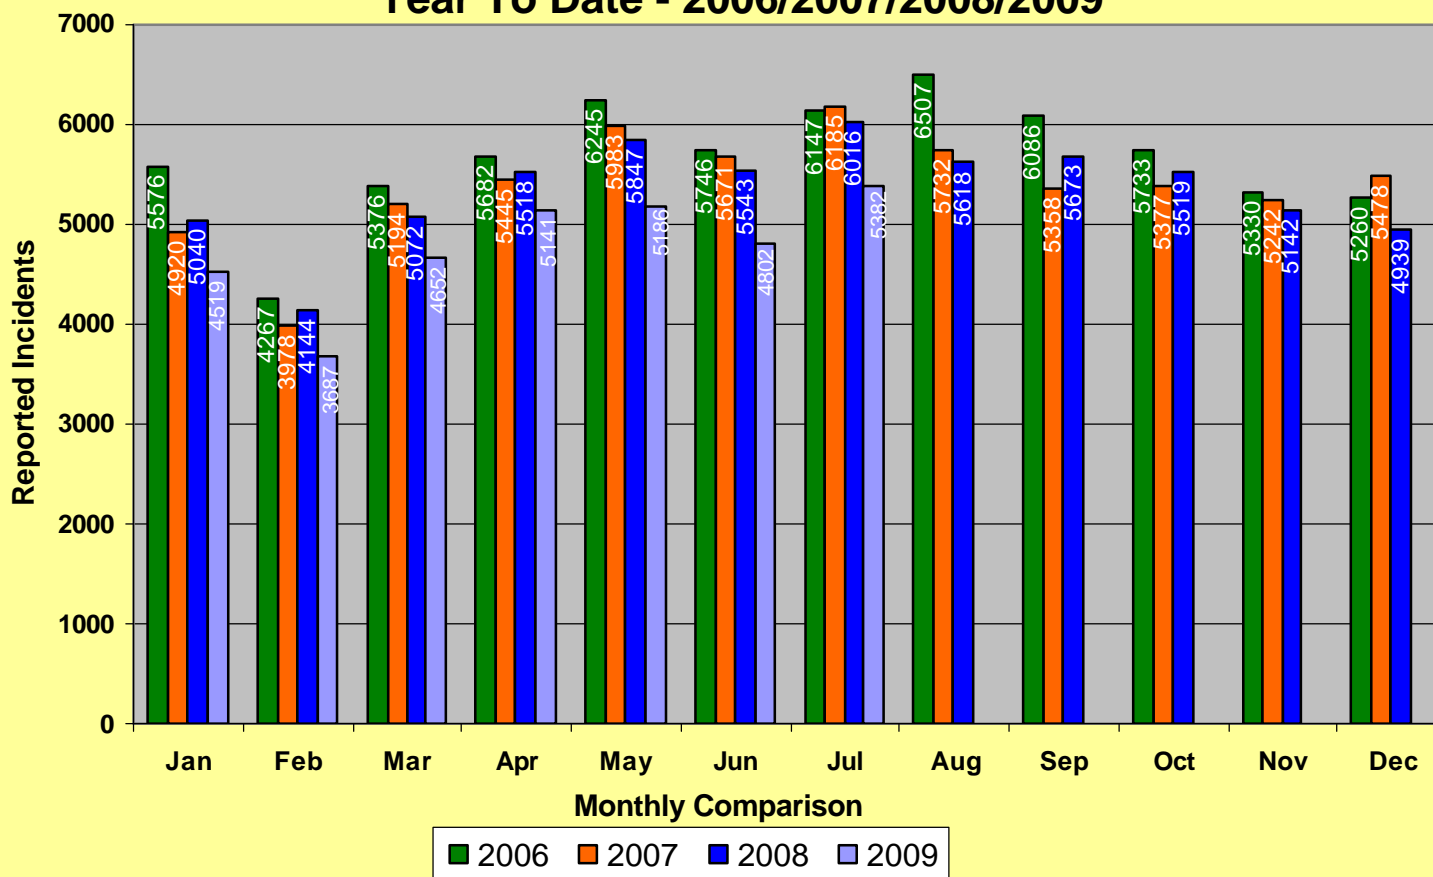

\* Part I Violent Crimes reported in the FBI's Uniform Crime Reports are: Murder, Forcible Rape, Robbery, and Aggravated Assault.

\*\* Part I Property Crimes reported in the FBI's Uniform Crime Reports are: Burglary, Larceny-Theft, and Motor Vehicle Theft.

**Memphis Police Department  
Part I Crimes  
July 2006/2007/2008/2009**

**Memphis Police Department  
Part I Violent Crimes  
July 2006/2007/2008/2009**

**Memphis Police Department  
Part I Property Crime  
July 2006/2007/2008/2009**

## Memphis Police Department Part I Crimes Year To Date - 2006/2007/2008/2009

# Memphis Police Department Part I Violent Crimes Year To Date - 2006/2007/2008/2009