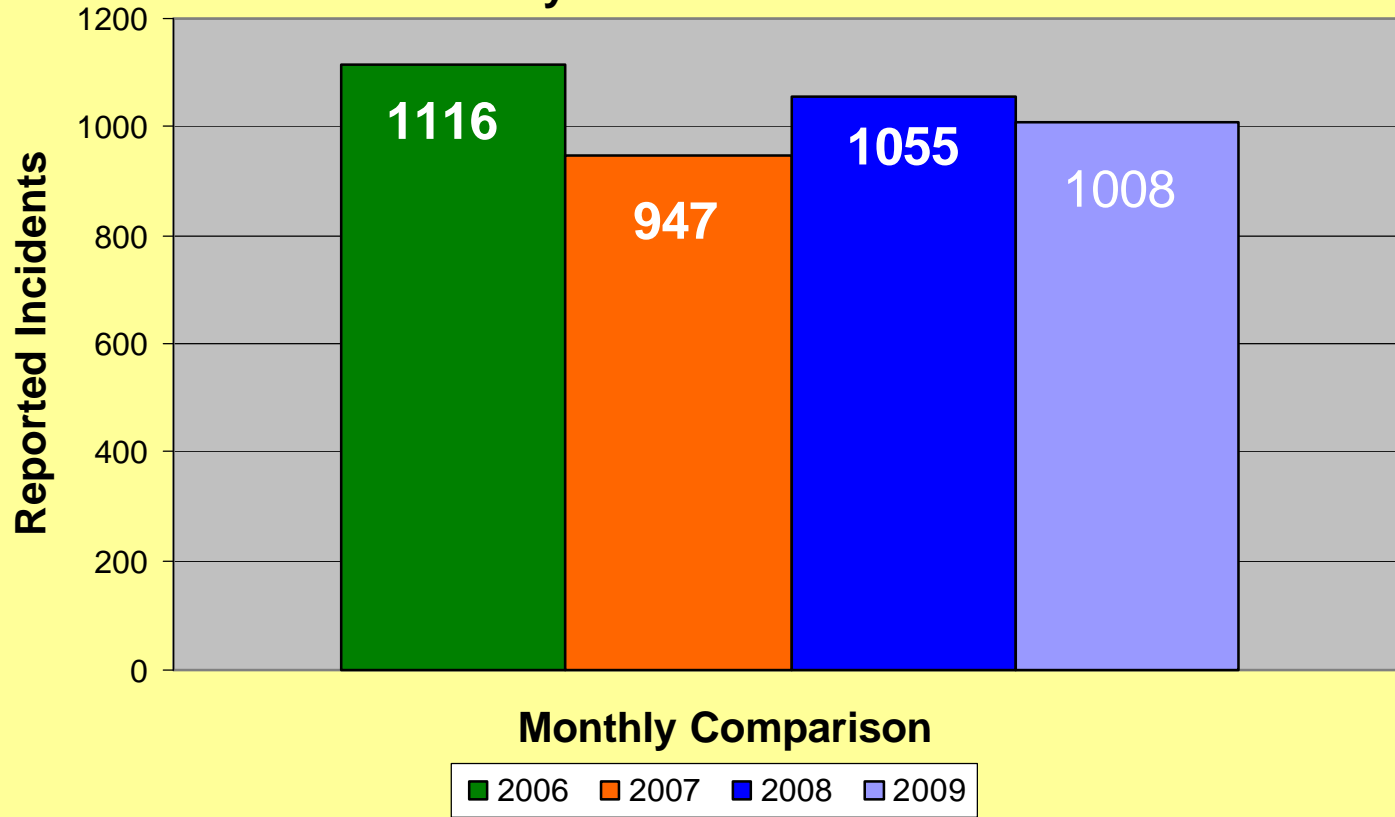

**Memphis Police Department
Part I Violent Crimes
July 2006/2007/2008/2009**