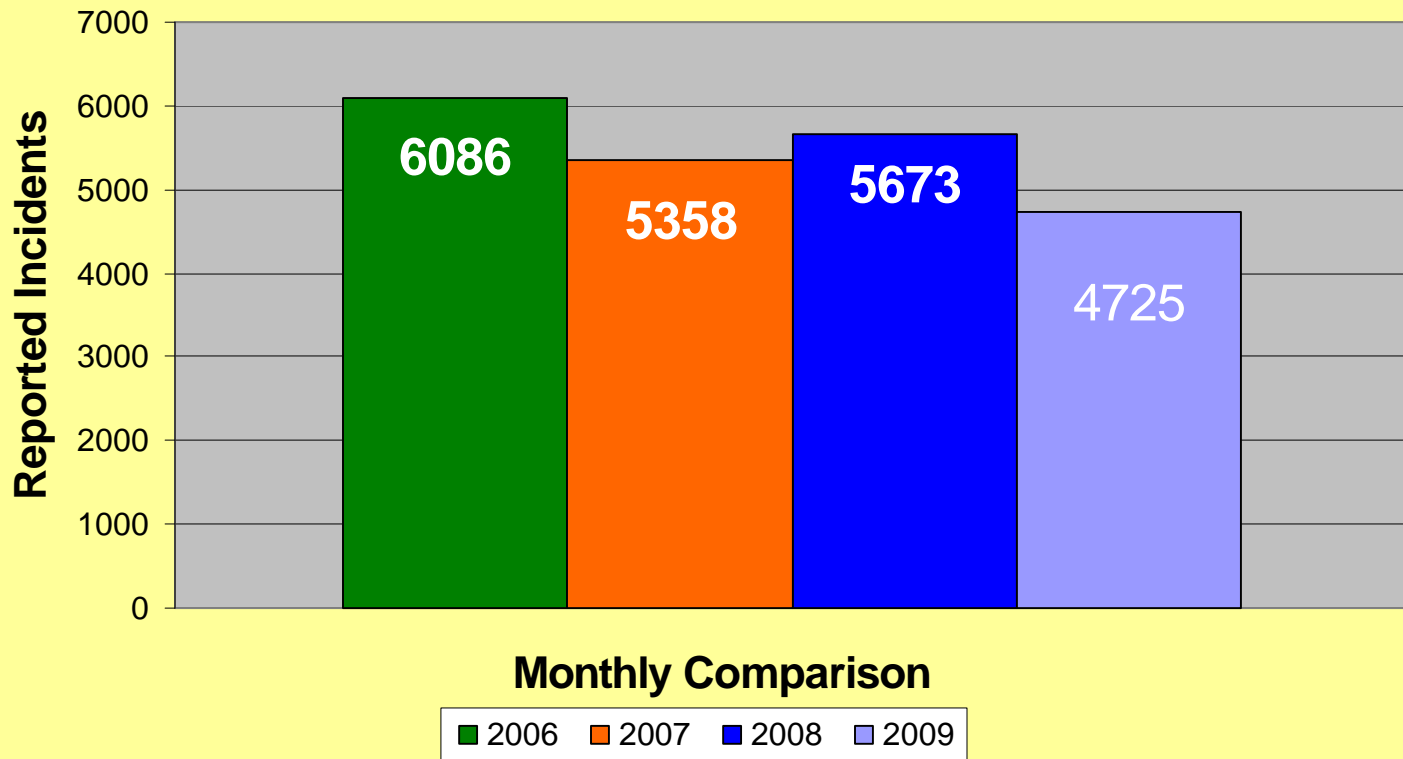

**Memphis Police Department
Part I Crimes
September 2006/2007/2008/2009**