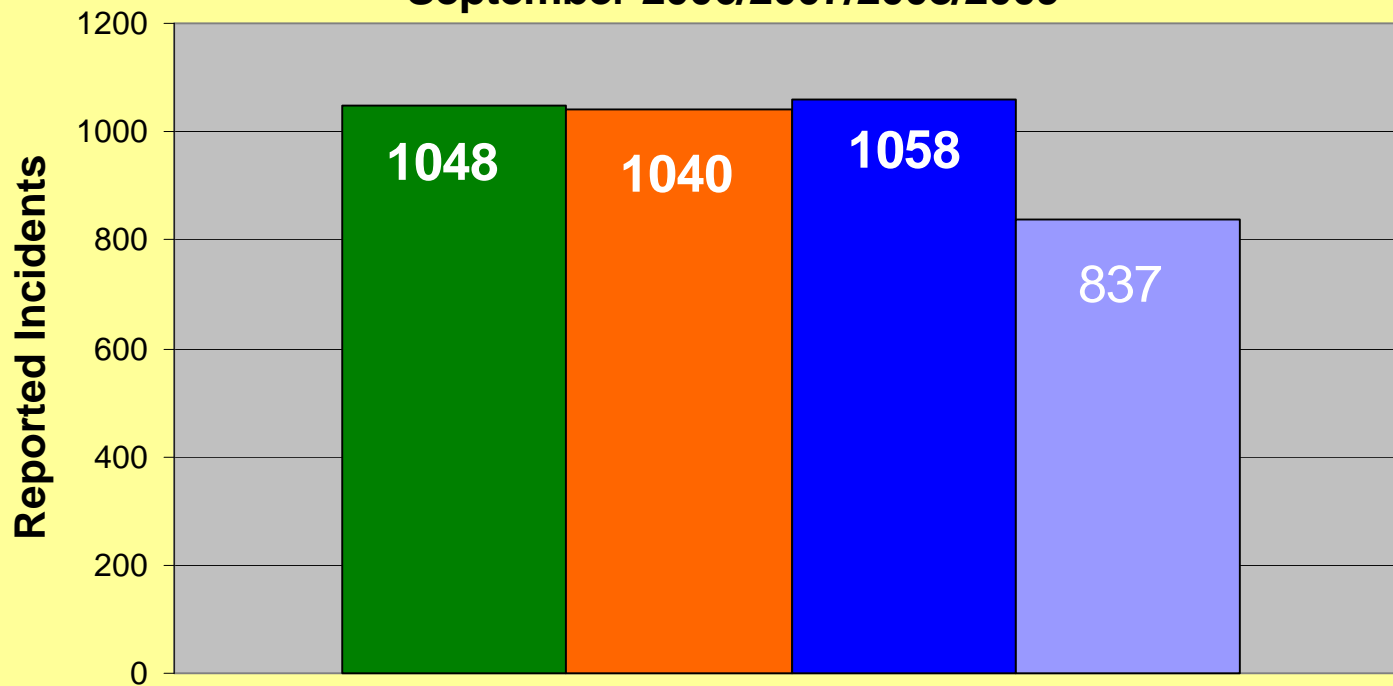

**Memphis Police Department
Part I Violent Crimes
September 2006/2007/2008/2009**

Monthly Comparison

■ 2006 ■ 2007 ■ 2008 ■ 2009