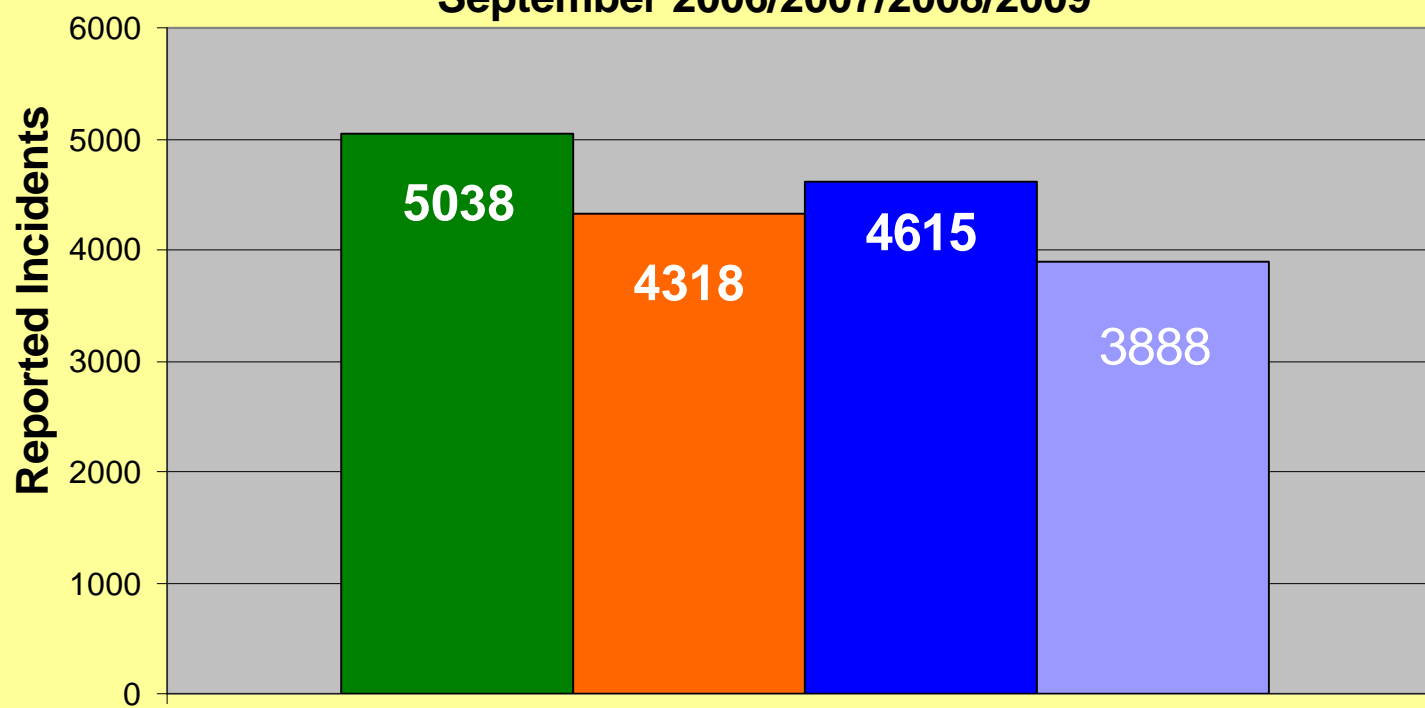

**Memphis Police Department
Part I Property Crime
September 2006/2007/2008/2009**

Monthly Comparison

■ 2006 ■ 2007 ■ 2008 ■ 2009