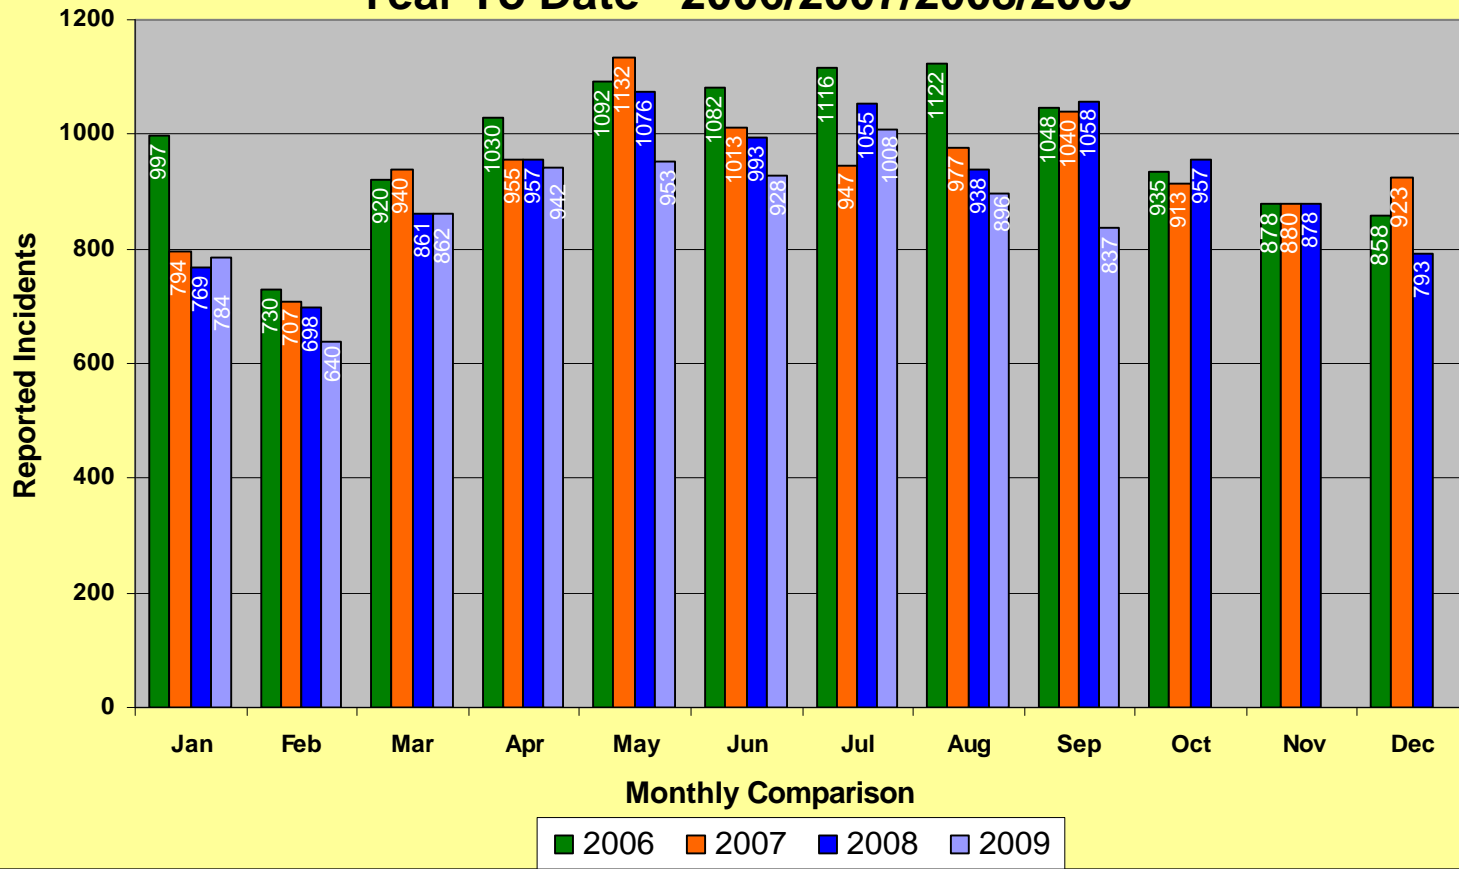

Memphis Police Department Part I Violent Crimes Year To Date - 2006/2007/2008/2009