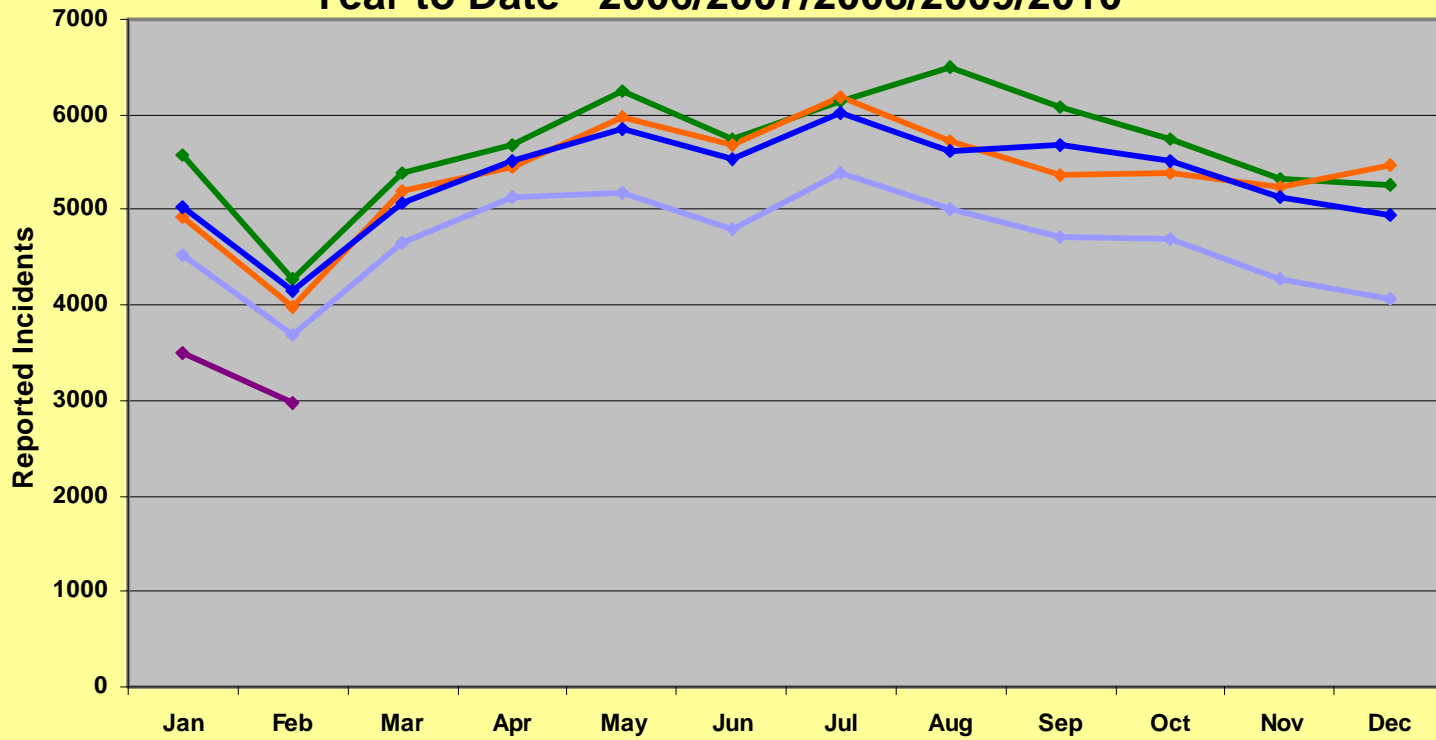

Memphis Police Department Part I Crimes Year to Date - 2006/2007/2008/2009/2010

Monthly Comparison

2006 2007 2008 2009 2010