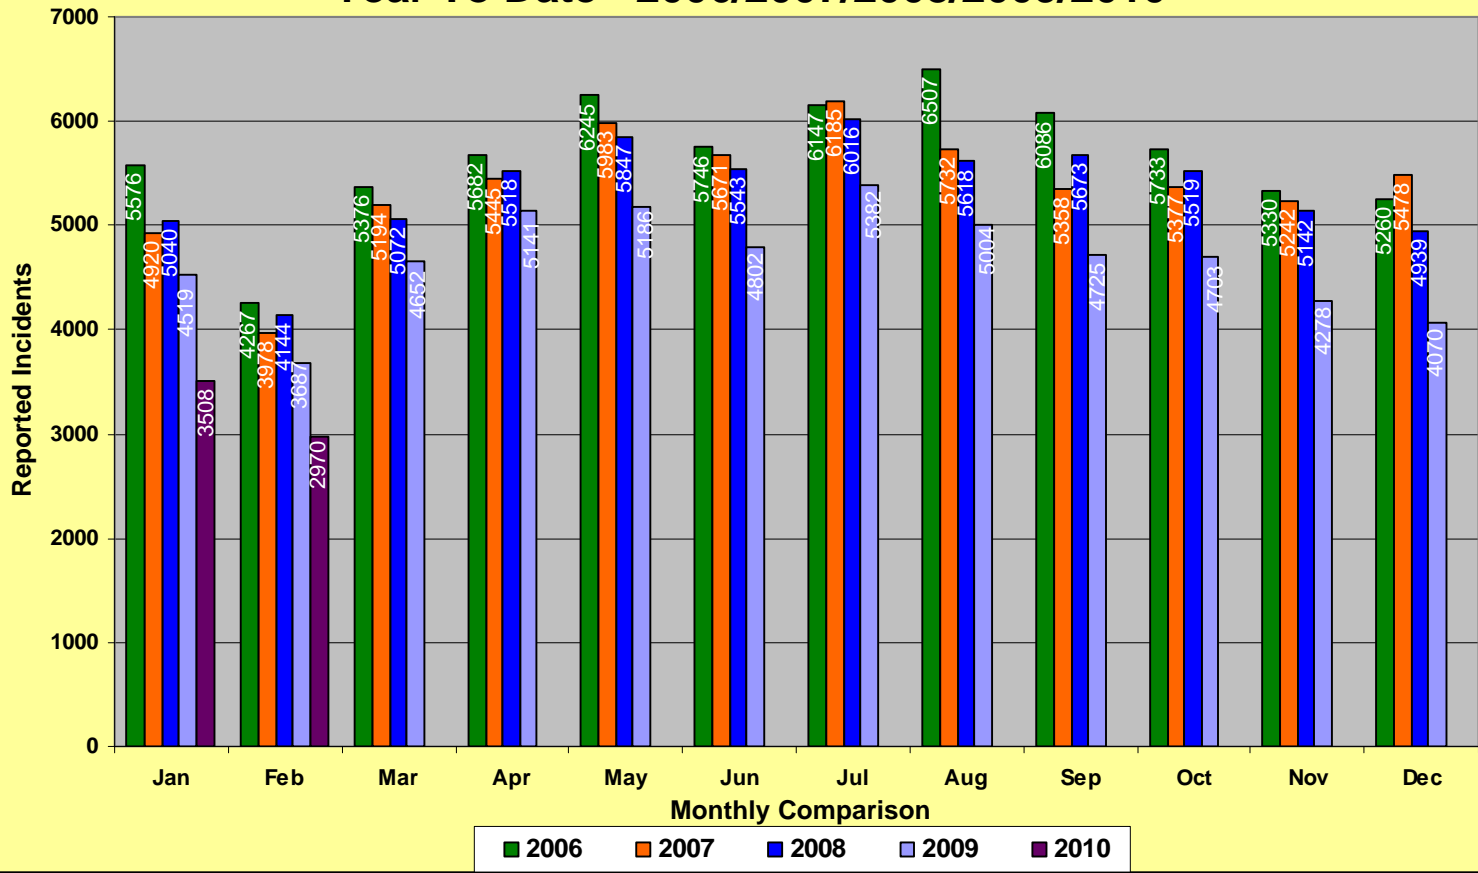

\* Part I Violent Crimes reported in the FBI's Uniform Crime Reports are: Murder, Forcible Rape, Robbery, and Aggravated Assault.

\*\* Part I Property Crimes reported in the FBI's Uniform Crime Reports are: Burglary, Larceny-Theft, and Motor Vehicle Theft.

**Memphis Police Department  
Part I Crimes  
February 2006/2007/2008/2009/2010**

**Memphis Police Department  
Part I Violent Crimes  
February 2006/2007/2008/2009/2010**

**Memphis Police Department  
Part I Property Crime  
February 2006/2007/2008/2009/2010**

# Memphis Police Department Part I Crimes Year To Date - 2006/2007/2008/2009/2010