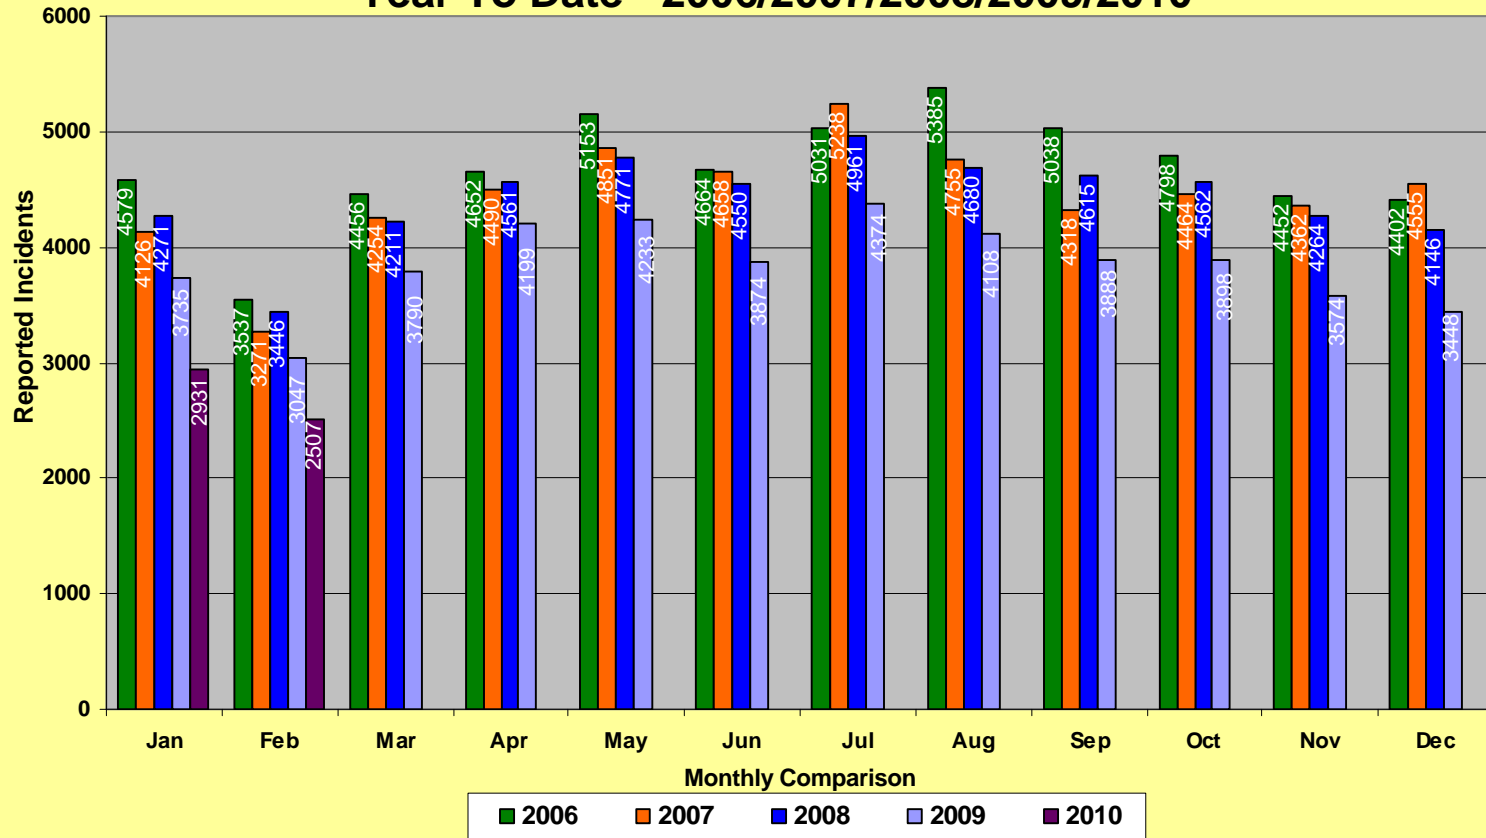

Memphis Police Department Part I Property Crimes Year To Date - 2006/2007/2008/2009/2010