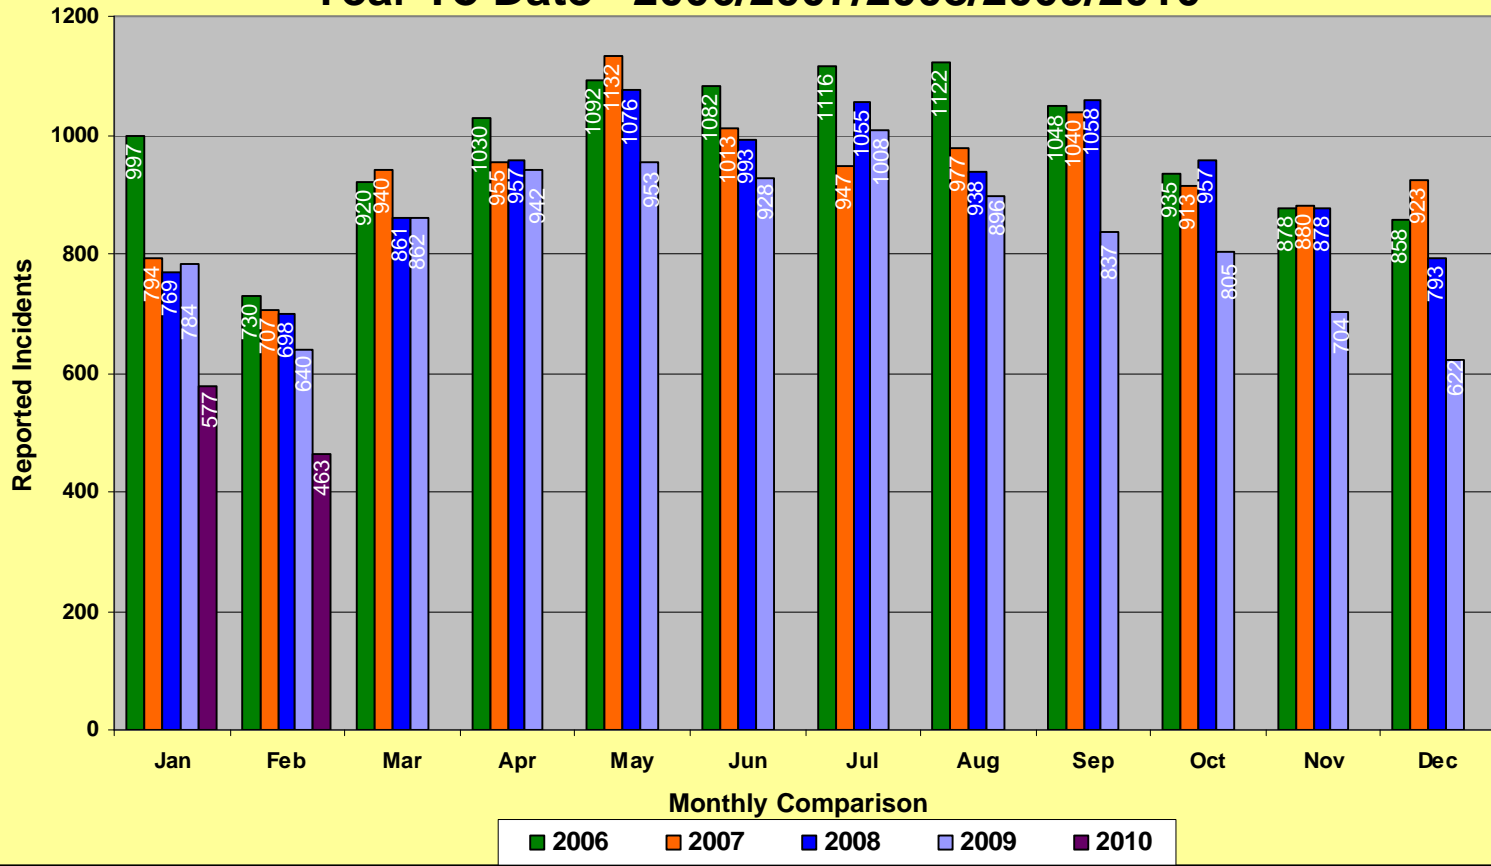

\* Part I Violent Crimes reported in the FBI's Uniform Crime Reports are: Murder, Forcible Rape, Robbery, and Aggravated Assault.

\*\* Part I Property Crimes reported in the FBI's Uniform Crime Reports are: Burglary, Larceny-Theft, and Motor Vehicle Theft.

**Memphis Police Department  
Part I Crimes  
February 2006/2007/2008/2009/2010**

**Memphis Police Department  
Part I Violent Crimes  
February 2006/2007/2008/2009/2010**

**Memphis Police Department  
Part I Property Crime  
February 2006/2007/2008/2009/2010**

# Memphis Police Department Part I Crimes Year To Date - 2006/2007/2008/2009/2010

## Memphis Police Department Part I Violent Crimes Year To Date - 2006/2007/2008/2009/2010