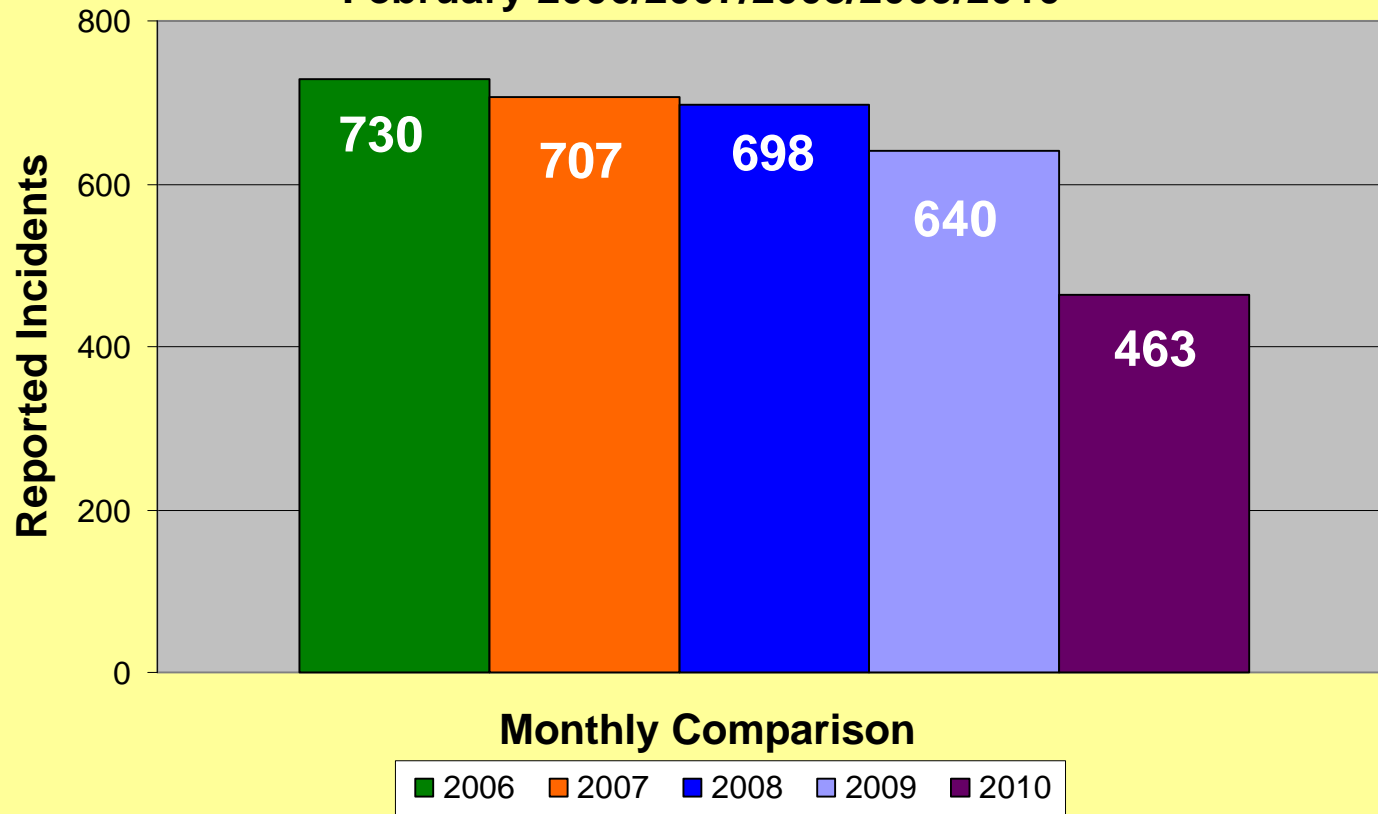

**Memphis Police Department
Part I Violent Crimes
February 2006/2007/2008/2009/2010**