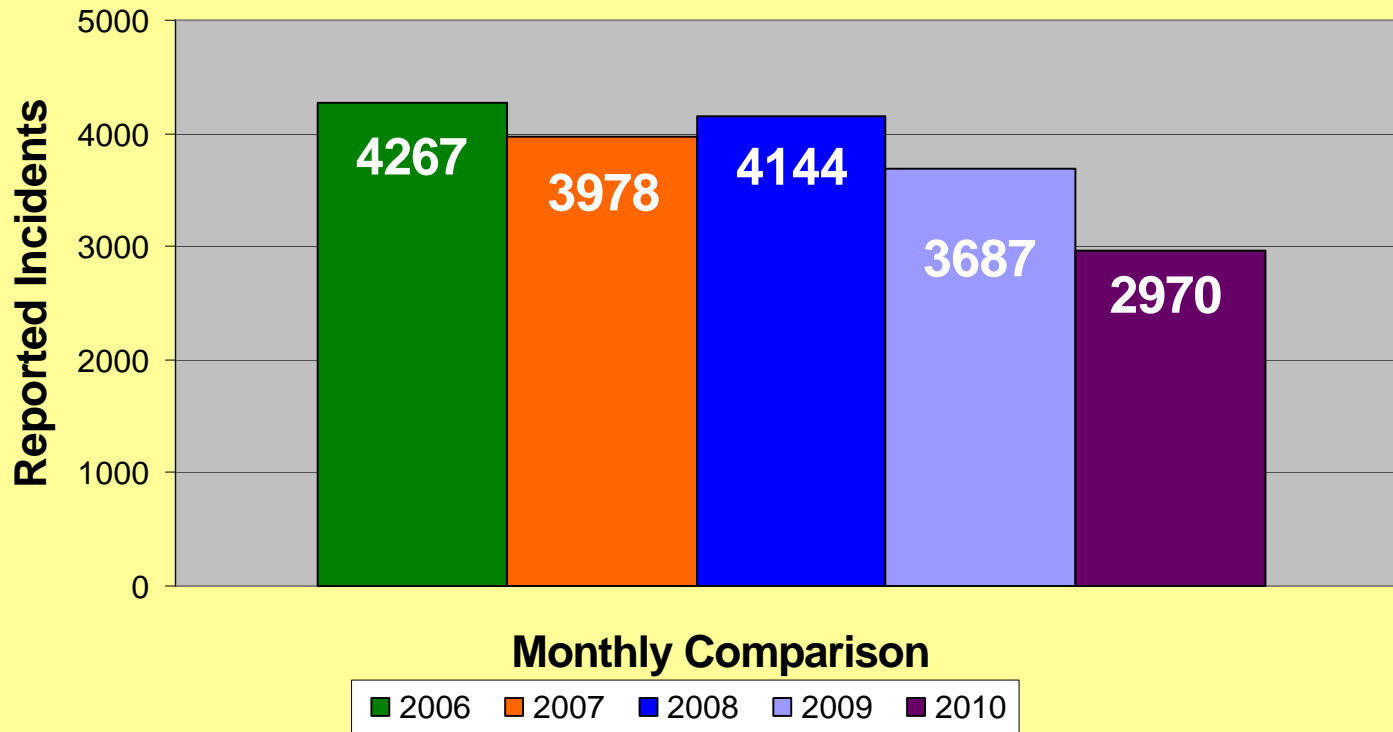

**Memphis Police Department
Part I Crimes
February 2006/2007/2008/2009/2010**