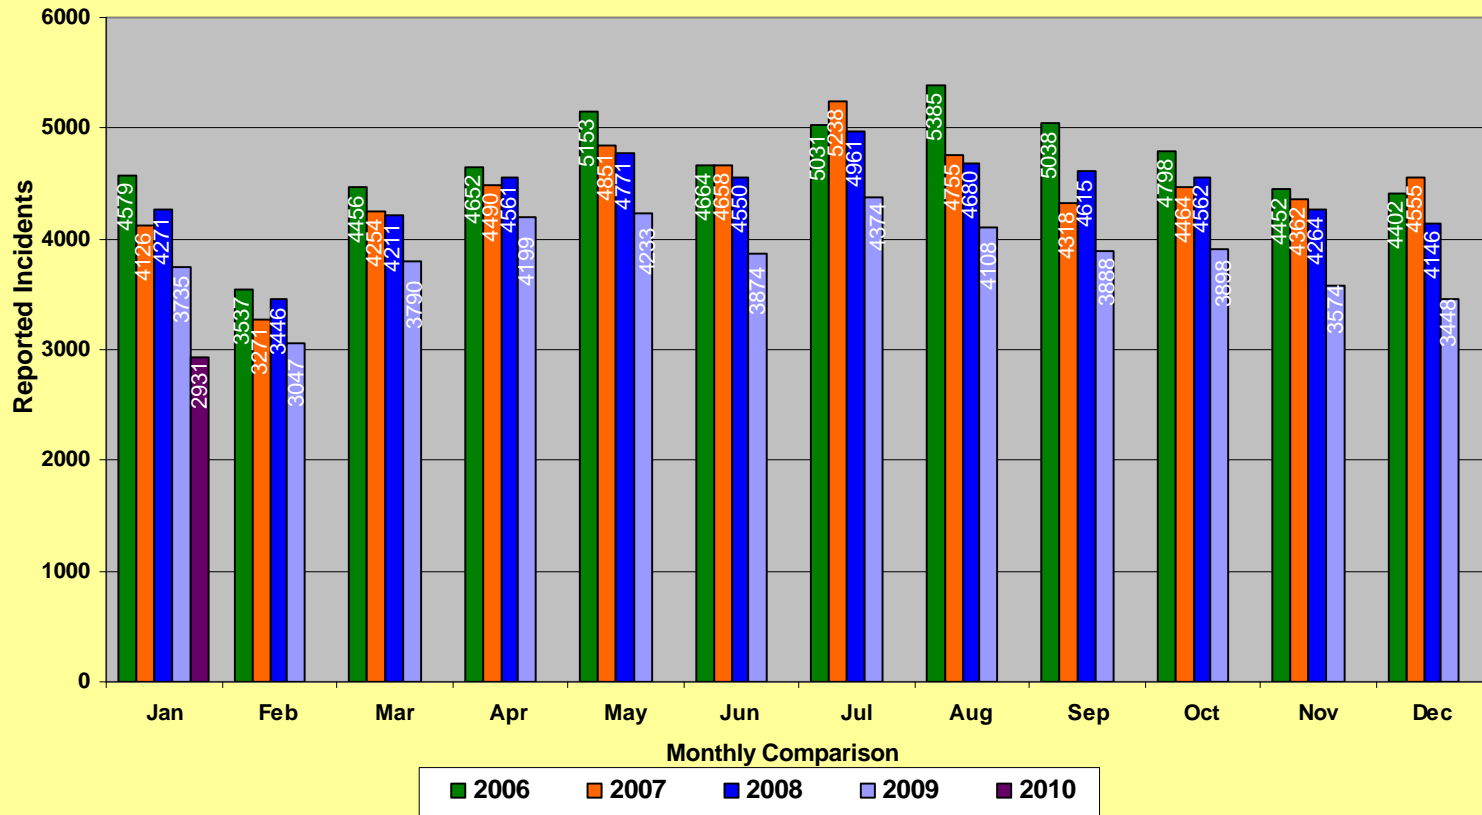

Memphis Police Department Part I Property Crimes Year To Date - 2006/2007/2008/2009/2010