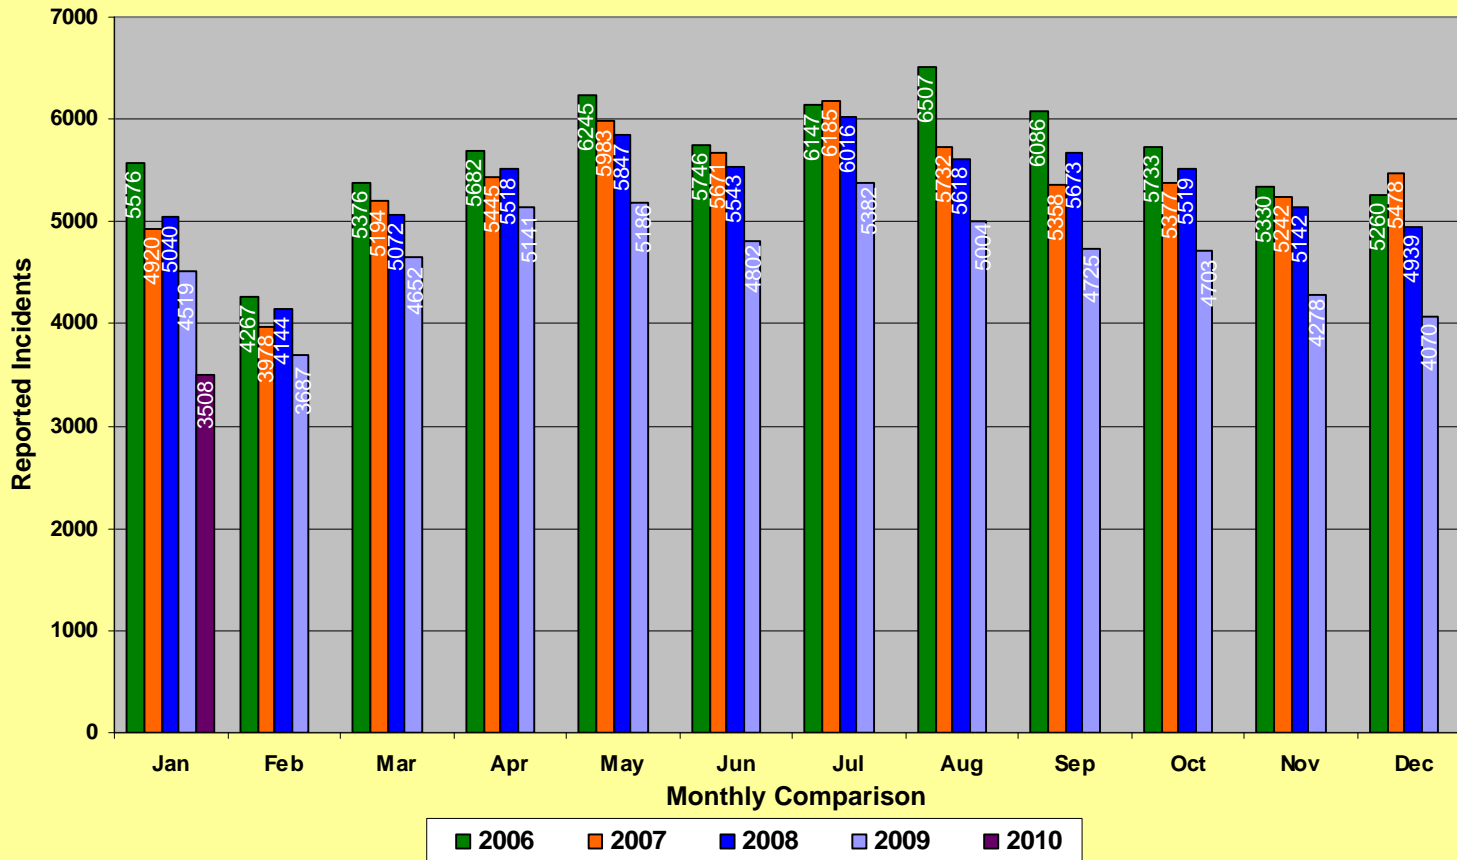

\* Part I Violent Crimes reported in the FBI's Uniform Crime Reports are: Murder, Forcible Rape, Robbery, and Aggravated Assault.

\*\* Part I Property Crimes reported in the FBI's Uniform Crime Reports are: Burglary, Larceny-Theft, and Motor Vehicle Theft.

**Memphis Police Department  
Part I Crimes  
January 2006/2007/2008/2009/2010**

**Memphis Police Department  
Part I Violent Crimes  
January 2006/2007/2008/2009/2010**

**Monthly Comparison**

**Memphis Police Department  
Part I Property Crime  
January 2006/2007/2008/2009/2010**

## Memphis Police Department Part I Crimes Year To Date - 2006/2007/2008/2009/2010

# Memphis Police Department Part I Violent Crimes Year To Date - 2006/2007/2008/2009/2010