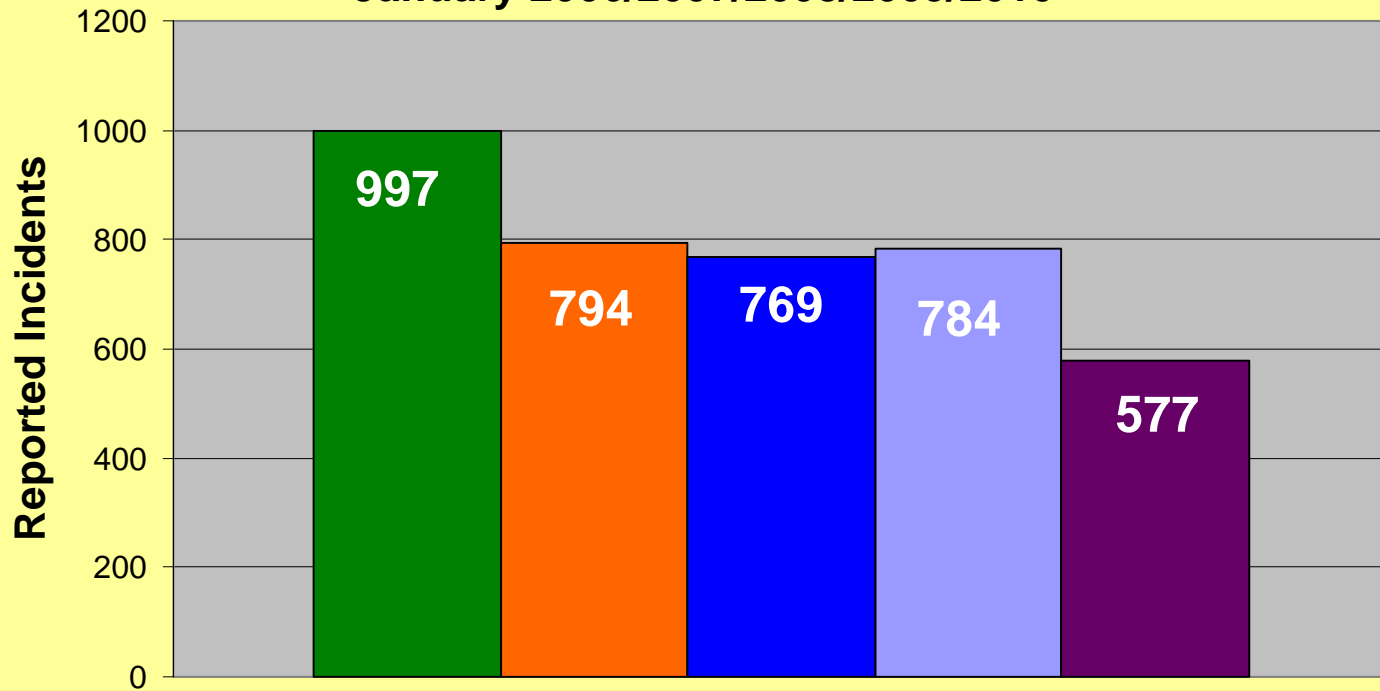

**Memphis Police Department
Part I Violent Crimes
January 2006/2007/2008/2009/2010**

Monthly Comparison