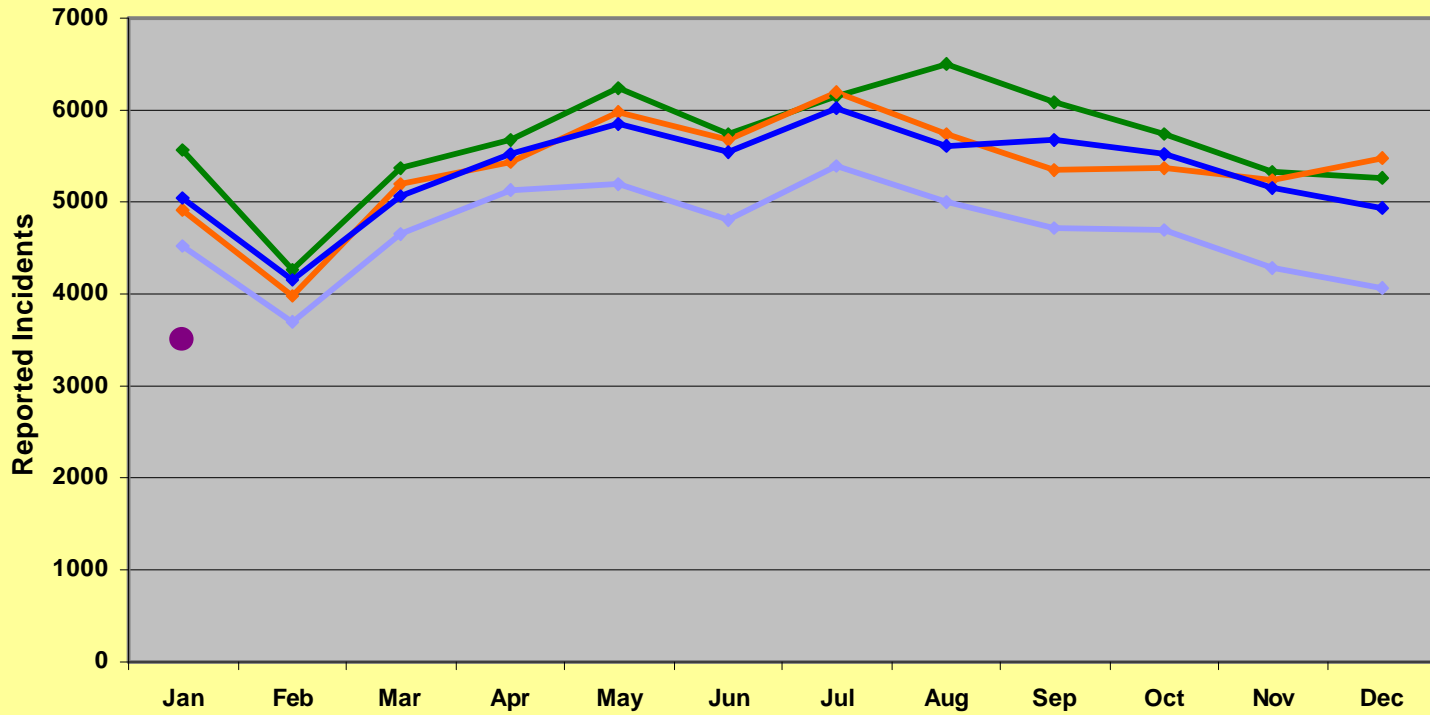

**Memphis Police Department
Part I Crimes
Year to Date - 2006/2007/2008/2009/2010**

Monthly Comparison