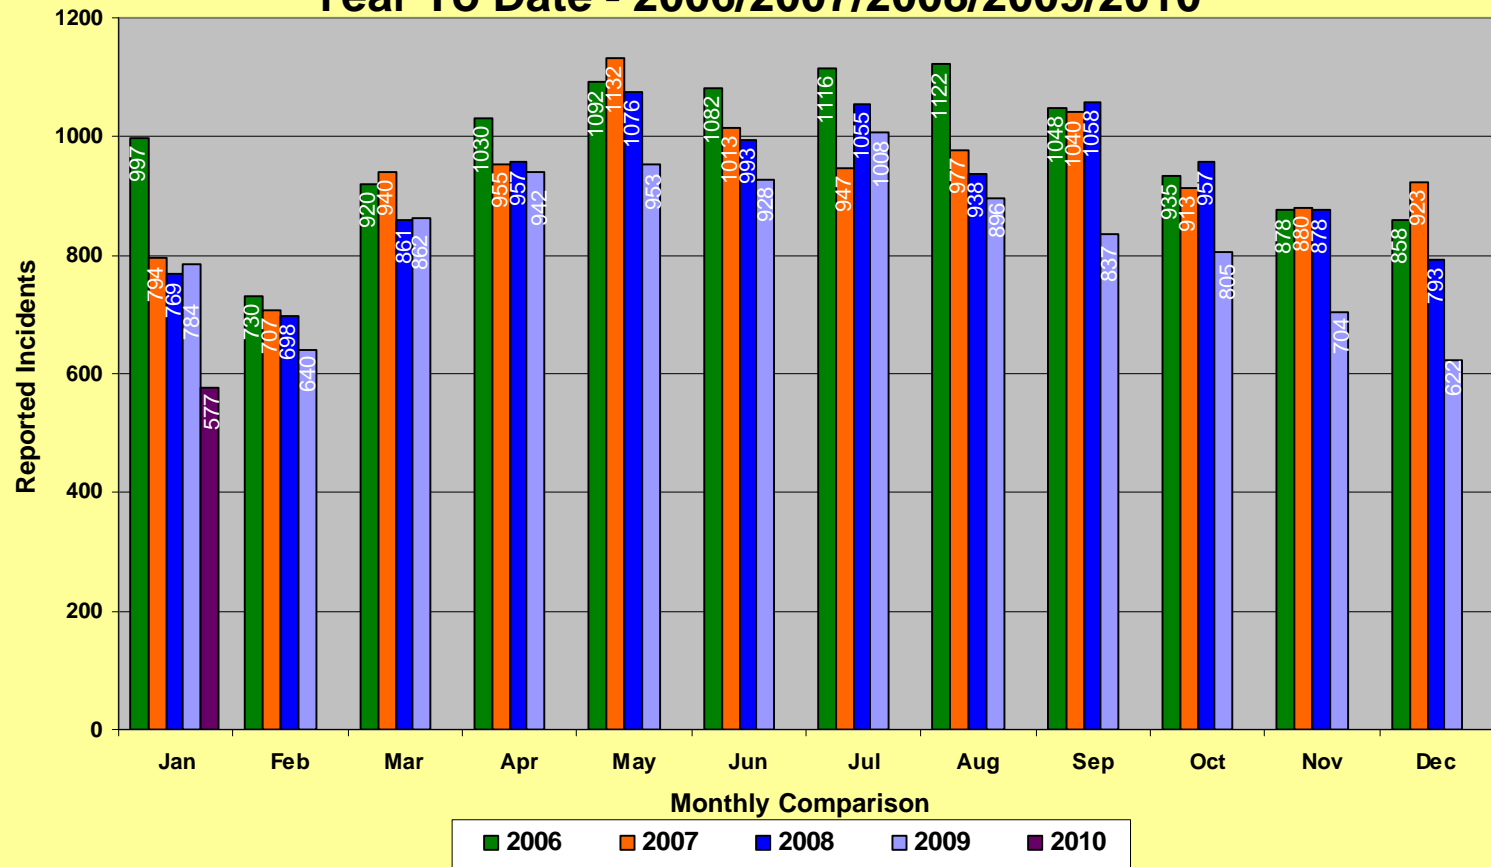

Memphis Police Department Part I Violent Crimes Year To Date - 2006/2007/2008/2009/2010