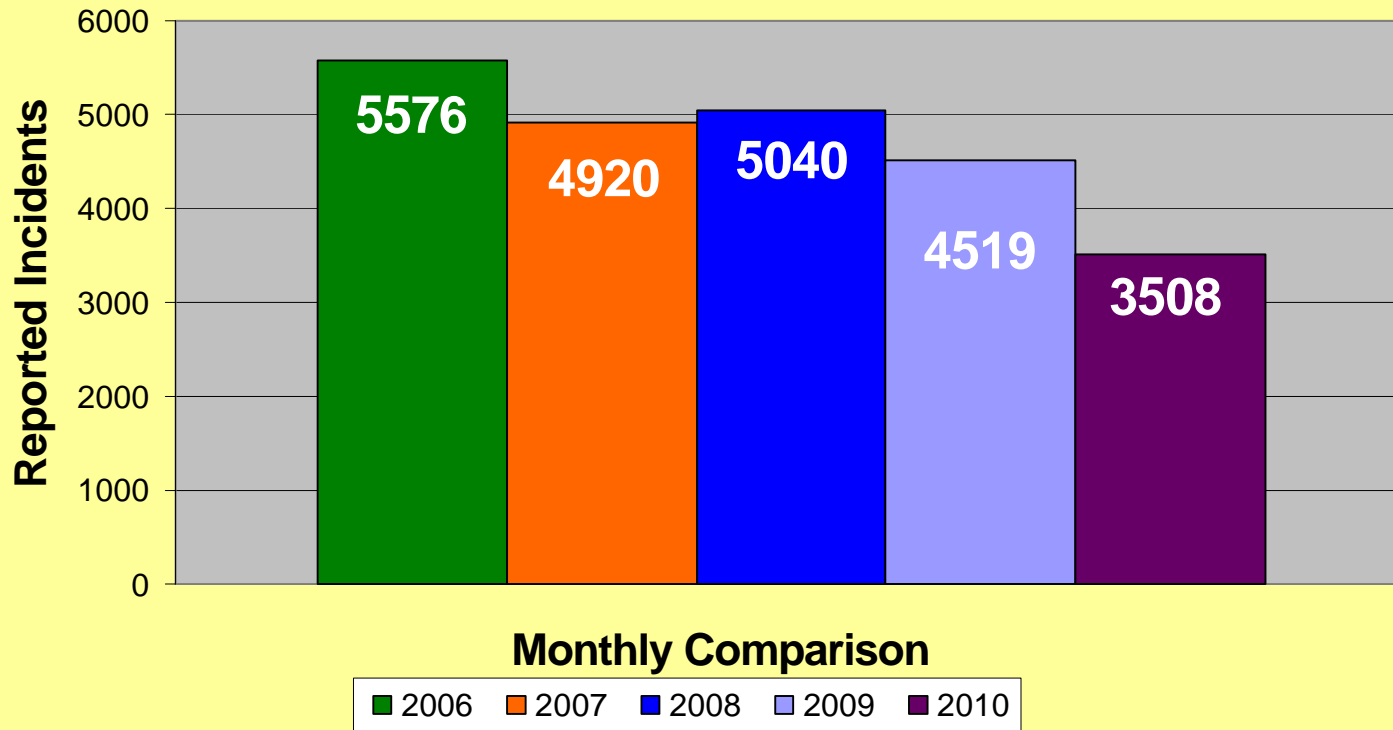

**Memphis Police Department
Part I Crimes
January 2006/2007/2008/2009/2010**